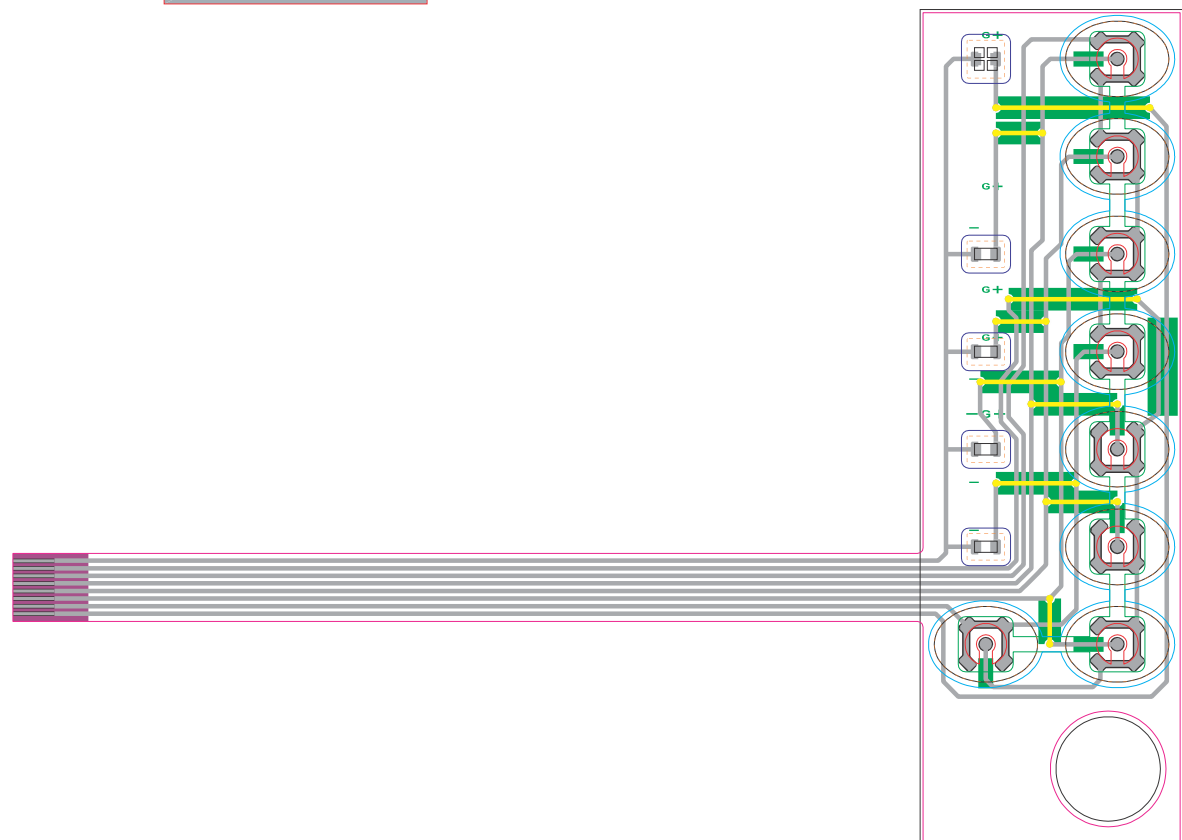

Colors:

- PANTONE 445 C
- PANTONE 429 C
- White
- TRANSPARENT WHITE WINDOW
- Round Embossed height 0.4-0.5 mm
- CUT-OUT

- Overlay:Autotex F200(0.2mm)
- Spacer:SP0.025(0.125mm)
- Dome retainer layer:PET0.125(0.125mm)
- ⊙ Metal Dome:dia. 8.4mm280gx8pcs
- Insulator:SP0.188 (0.288mm)
- Circuit:PET0.125(0.125mm)
- Rear adhesive(Stiffener):3M467MP(0.05mm)
- Total Thickness About:0.95mm**

Dimension:Tolerance ± 0.2mm

SN-1008-004
M440C_keypad
08/26/2010-R1