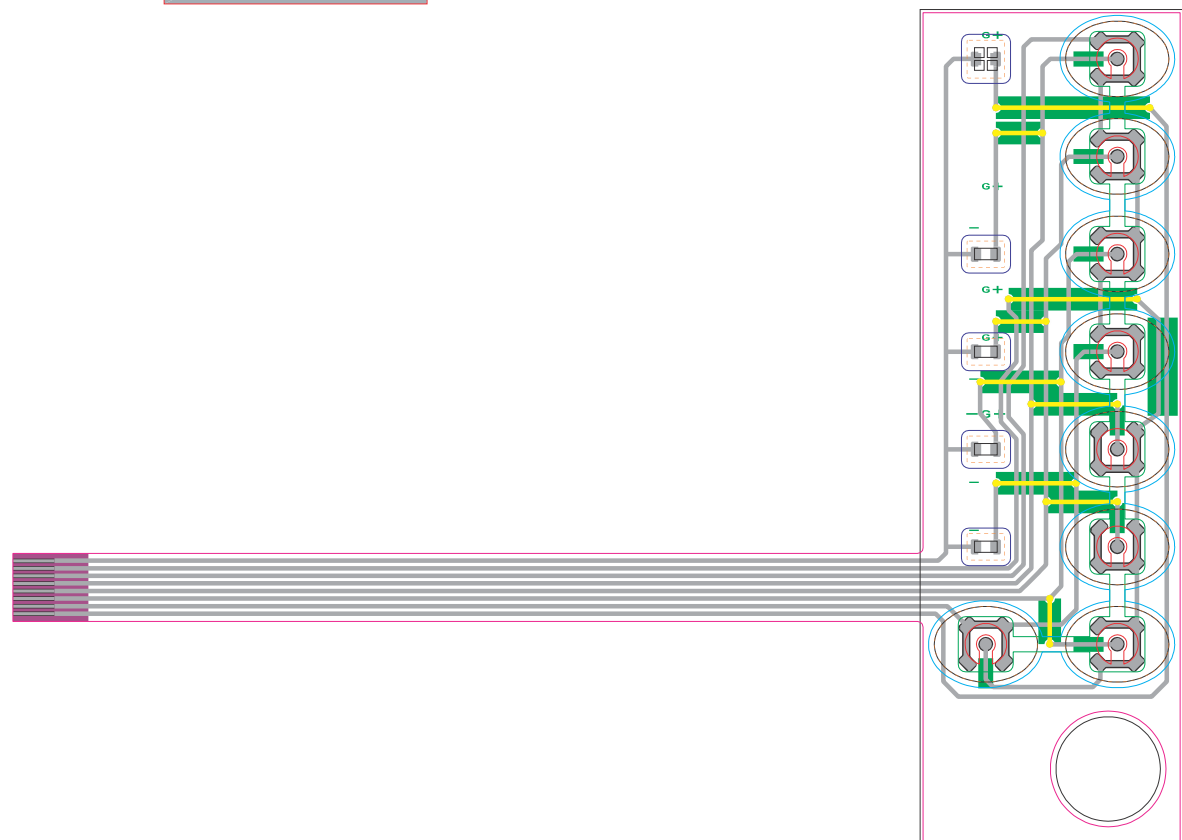

Colors:

- PANTONE 445 C
- PANTONE 429 C
- White
- TRANSPARENT WHITE WINDOW
- Round Embossed height 0.4-0.5 mm
- CUT-OUT

- Overlay: Autotex F200 (0.2mm)
- Spacer: SP0.025 (0.125mm)
- Dome retainer layer: PET0.125 (0.125mm)
- ⊙ Metal Dome: dia. 8.4mm 280gx8pcs
- Insulator: SP0.188 (0.288mm)
- Circuit: PET0.125 (0.125mm)
- Rear adhesive (Stiffener): 3M467MP (0.05mm)
- Total Thickness About: 0.95mm**

Dimension: Tolerance ± 0.2mm

SN-1008-004
M440C_keypad
08/26/2010-R1