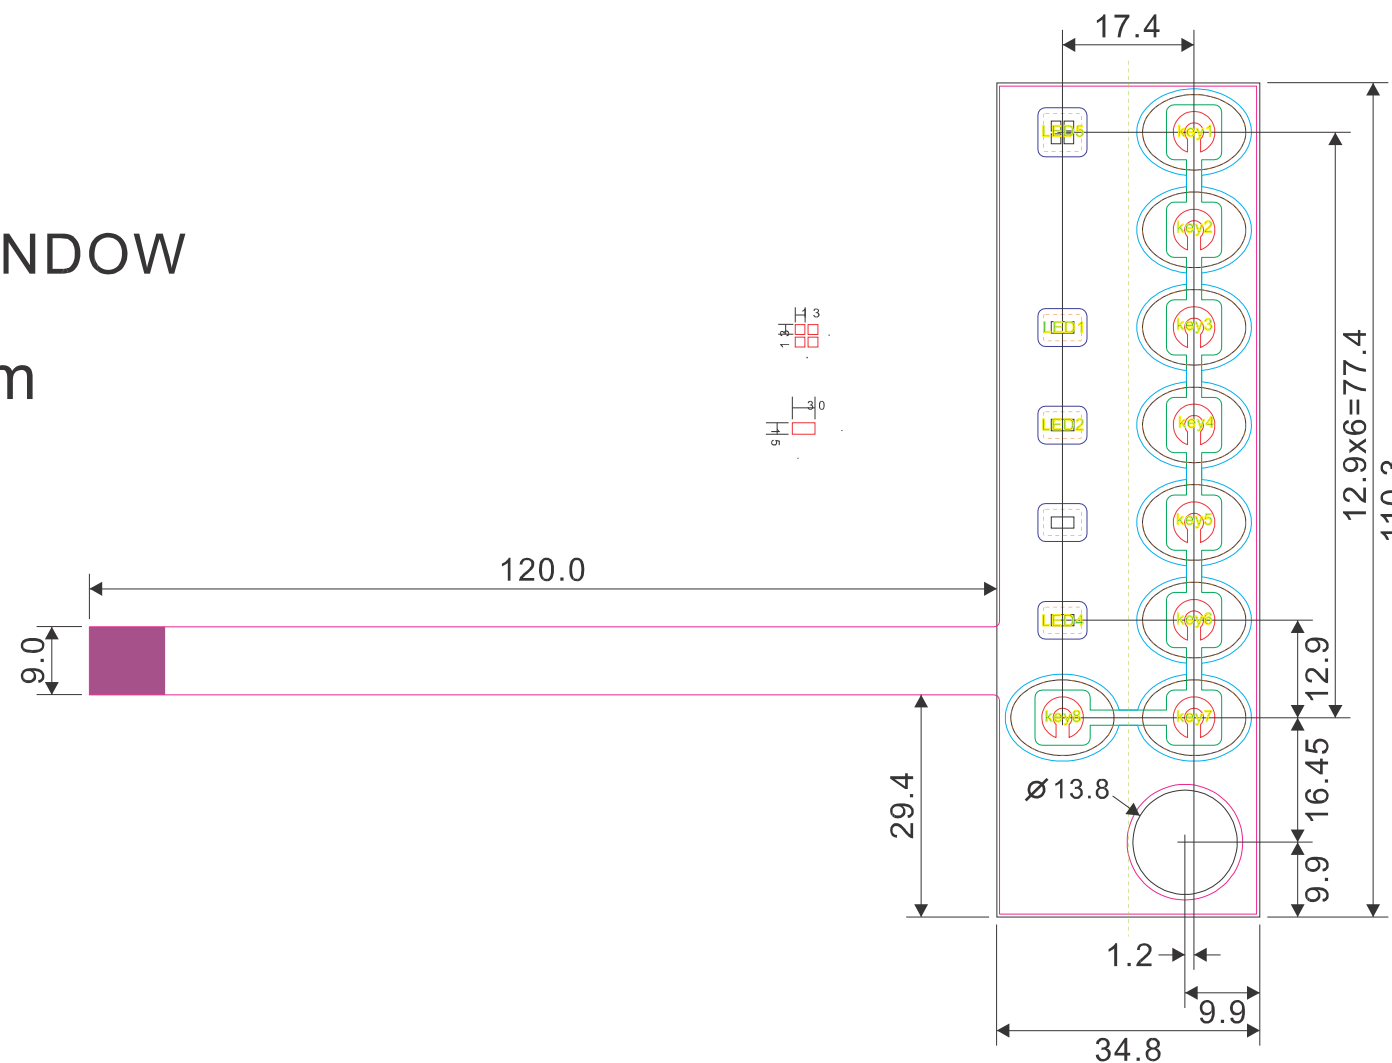

Colors:

- PANTONE 445 C
- PANTONE 429 C
- White
- TRANSPARENT WHITE WINDOW
- Round Embossed height 0.4-0.5 mm
- CUT-OUT

- Overlay:Autotex F200(0.2mm)
- Spacer:SP0.025(0.125mm)
- Dome retainer layer:PET0.125(0.125mm)
- ⊙ Metal Dome:dia. 8.4mm280gx8pcs
- Insulator:SP0.188 (0.288mm)
- Circuit:PET0.125(0.125mm)
- Rear adhesive(Stiffener):3M467MP(0.05mm)
- Total Thickness About:0.95mm**

Dimension:Tolerance ± 0.2mm

SN-1008-004
M440C_keypad
08/26/2010-R1