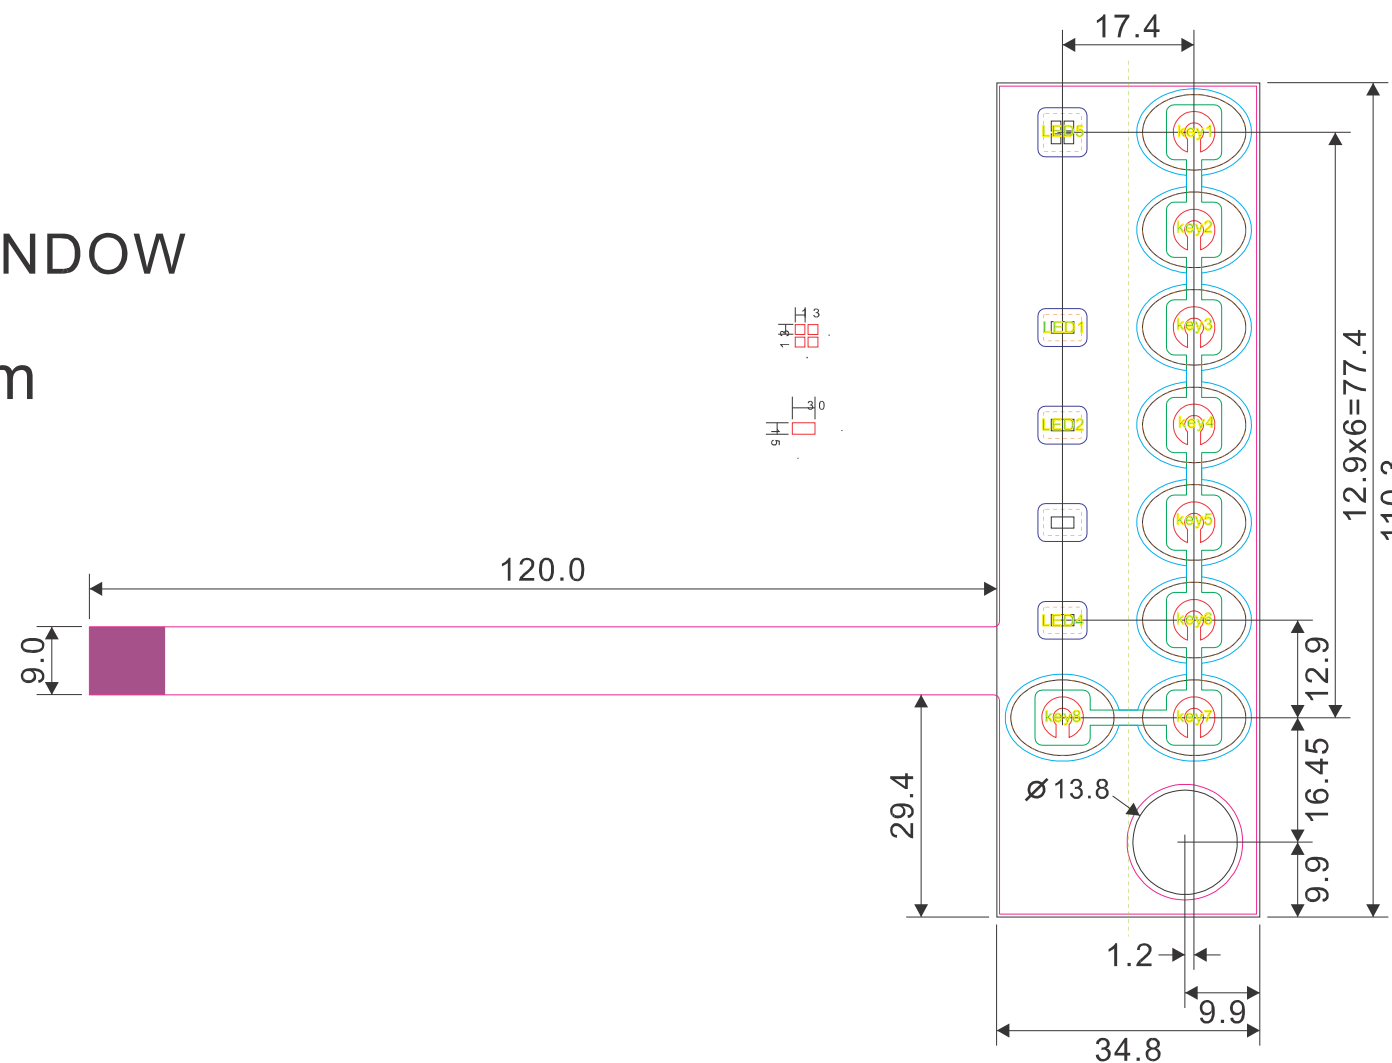

Colors:

- PANTONE 445 C
- PANTONE 429 C
- White
- TRANSPARENT WHITE WINDOW
- Round Embossed height 0.4-0.5 mm
- CUT-OUT

- Overlay: Autotex F200 (0.2mm)
- Spacer: SP0.025 (0.125mm)
- Dome retainer layer: PET0.125 (0.125mm)
- ⊙ Metal Dome: dia. 8.4mm 280gx8pcs
- Insulator: SP0.188 (0.288mm)
- Circuit: PET0.125 (0.125mm)
- Rear adhesive (Stiffener): 3M467MP (0.05mm)
- Total Thickness About: 0.95mm**

Dimension: Tolerance ± 0.2mm

SN-1008-004
M440C_keypad
08/26/2010-R1